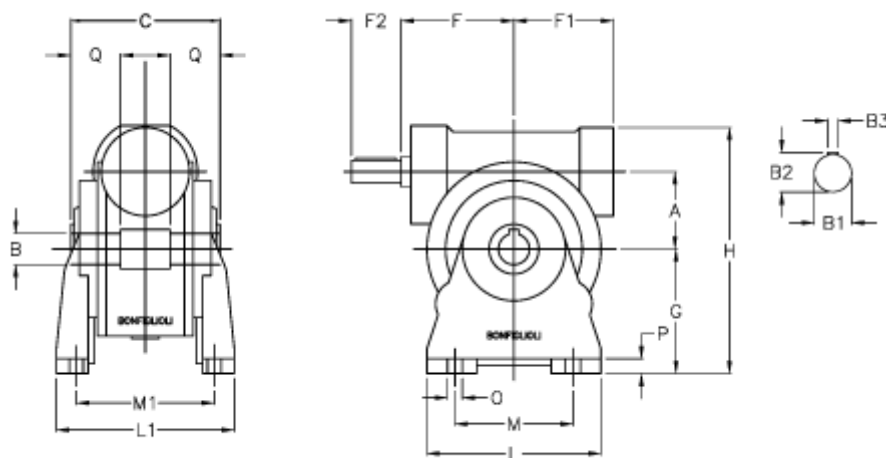

Article number: 3901030030200

Description: Worm gear with solid input shaft
VF 30A-30-HS

Measures

a	= 30.0	F1 = 46	P = 8
B	= 14	g = 55	Q = 20.5
B1 E7	= 9	H = 105	
B2	= 10.2	L = 80	
B3 H9	= 3	L1 = 80	
C	= 55	m = 50	
Description = VF 30A-xx-HS	M1 = 66.0		
F	= 50.0	O = 6.5	